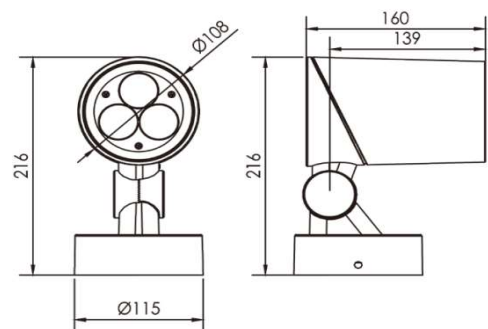

Sovitron Interior Pvt.Ltd.

Model Name

GOTHIC-1140F/DL-OSL-1140FE-3

Description

Flood Light

Technical description

Image

Dimension	Dia=108mm W=160mm H=216mm
Frame	Aluminum die cast
Color Tempertaure	3000K
Power	15W
Total Luminous Flux	1350 lm
Efficacy	90 lm/W
IP rating	66
Color Rendering	≥80
Mounting	Surface
Beam angle	2.6, 3.5, 12, 20, 30, 60, 10x70, 5x20 Degree
Optics	Lens & Clear Glass
Dimming	NON-Dimmable
Operating Voltage	220-240 VAC
Standard Lifetime	L70 minimum at 50,000 burning hours

Dimension diagram

Remarks:-

Address: Plot #7 Saroorpur-Nangla Industrial Area,Ballabgarh-Sohna Road,Faridabad-121005

Email: info@sovitron.com